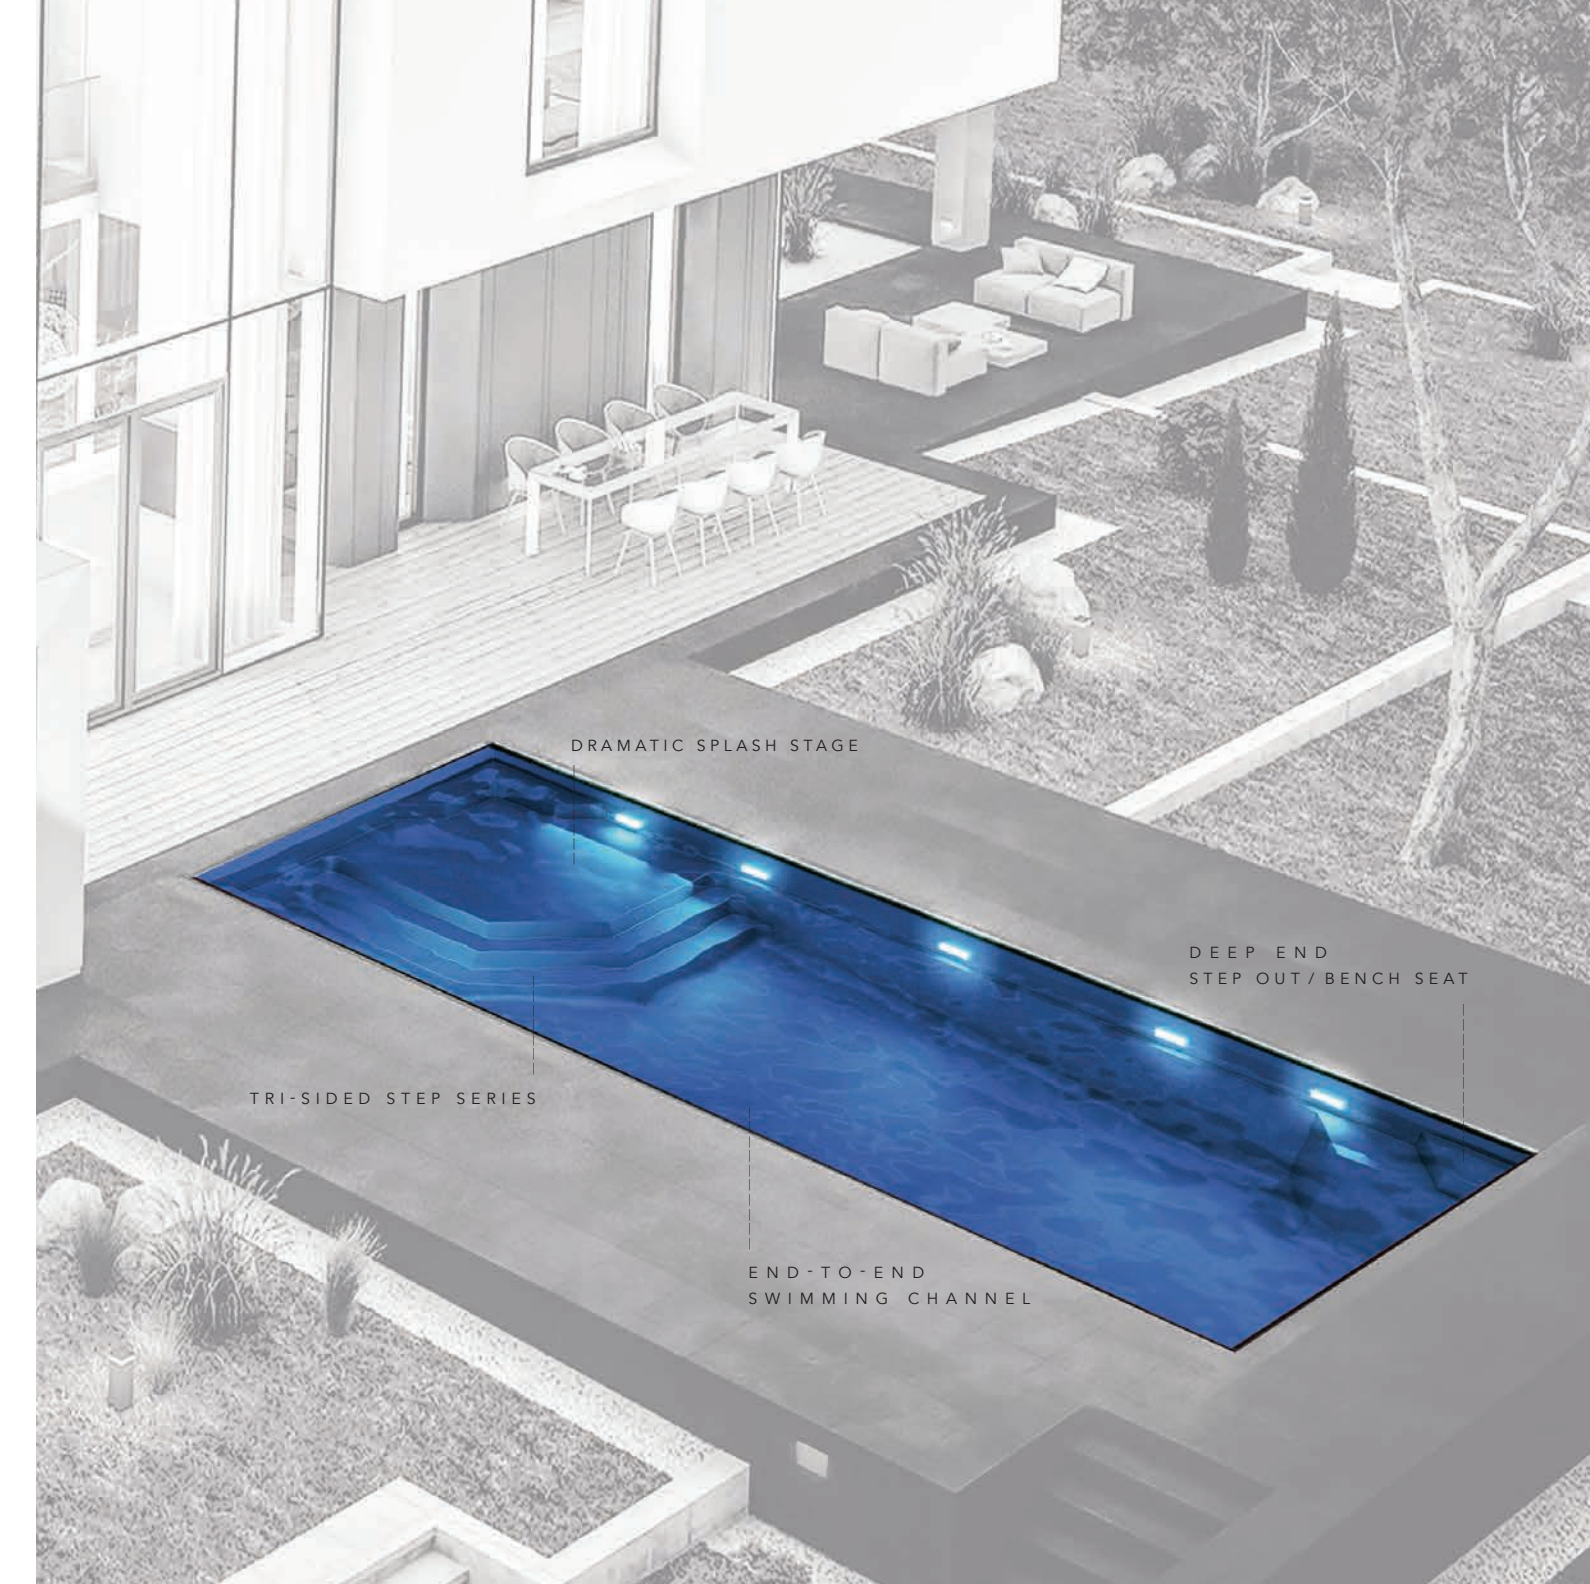

Length	Width	Shallow Depth	Deep Depth
35' 0"	15' 5"	4' 0"	6' 2"

Length	Width	Shallow Depth	Deep Depth
30' 0"	15' 5"	4' 0"	5' 10"

Splash Pad Depth is approximately 19"

The VOGUE is available in three lengths (30, 35 and 40 feet) with a shared width of 15' 5". It offers an end-to-end swimming channel even with its dramatic splash pad / stage. It also features a deep end step out seat and bench for easier exit or a moment of rest. It has a gentle slope (under 7%) that allows for a versatile swimming experience.

Measurements referenced herein are approximate and may vary due to enhancements in the manufacturing process made after publication. Measurements are from widest point on each side of outside edges and are provided as a guide. Please consult your AVIVA POOLS dealer for more detailed and most current information.

The VOGUE is all about making statements and it starts with the splash pad – or as we like to call it, your stage. The platform is 8 feet 10 inches in width at the base of the pool. It extends 10 feet 6 inches in length making it one of the boldest design statements you will find in a swimming pool. It allows you to enjoy the comforts of the sun and the water for a dream come true.

THE VOGUE
DREAMCATCHER PORTFOLIO