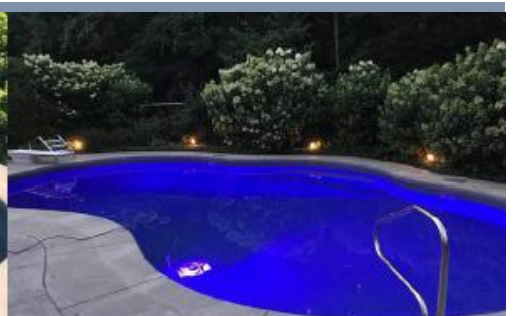

PICTURED: BLUE SLATE EMBOSSED AQUASHIMMER LINER - DAY AND NIGHT

HYDRA PINNACLE SERIES

Pools are the choice gym of invigoration, the focal point of summer barbecues, the highlight of childhood parties, the source of relaxation, and the romance of a midnight dance floor. With Hydra Pinnacle Liners, your pool can be the enduring work of art that frames whatever your heart fancies, but what if there is more?