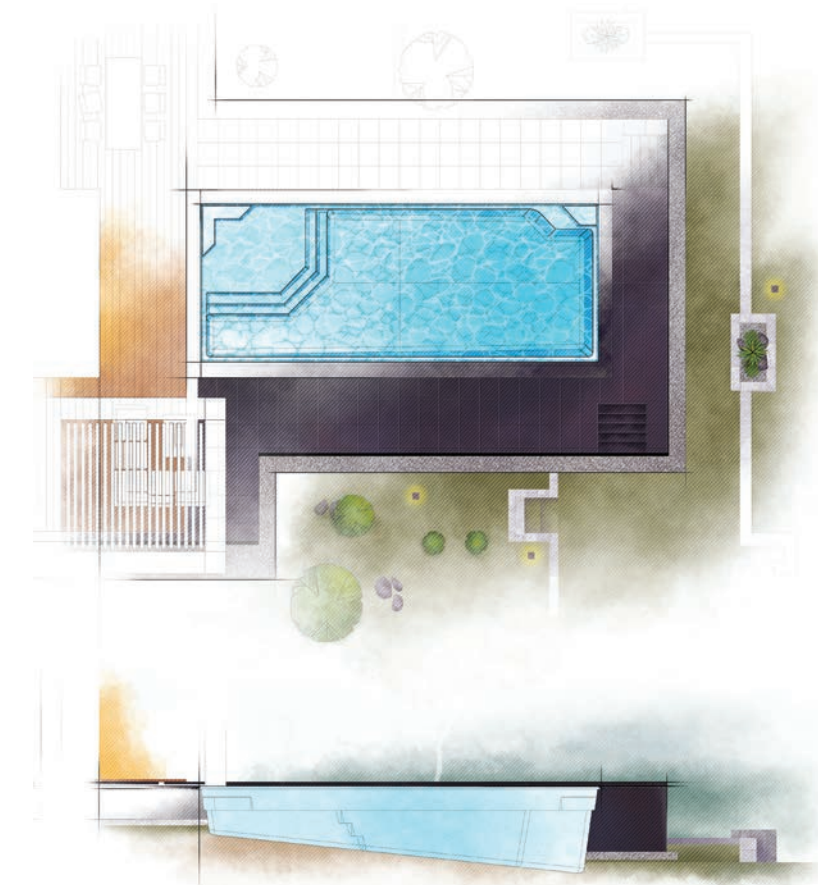

*S t y l i s h
c o n t e m p o r a r y
d e s i g n*

BOUTIQUE *Collection*

THE VOGUE *Collection*

THE EDEN *Collection*

THE LUXE *Collection*

THE CHIC *Collection*

THE DYNASTY *Collection*

THE SERENE *Collection*

AVIVA POOLS™

THE VOGUE

DREAMCATCHER PORTFOLIO

The VOGUE Collection was designed for those who enjoy standing out in the crowd and being bold. While the pool design itself is a classic rectangular shape, the entry area features an extravagant splash pad area that serves as the perfect perch in which to relax, play with the kids or pets, or simply enjoy the view around you. The VOGUE is your statement for not being second-best and enjoying what the world has to offer you and your family.