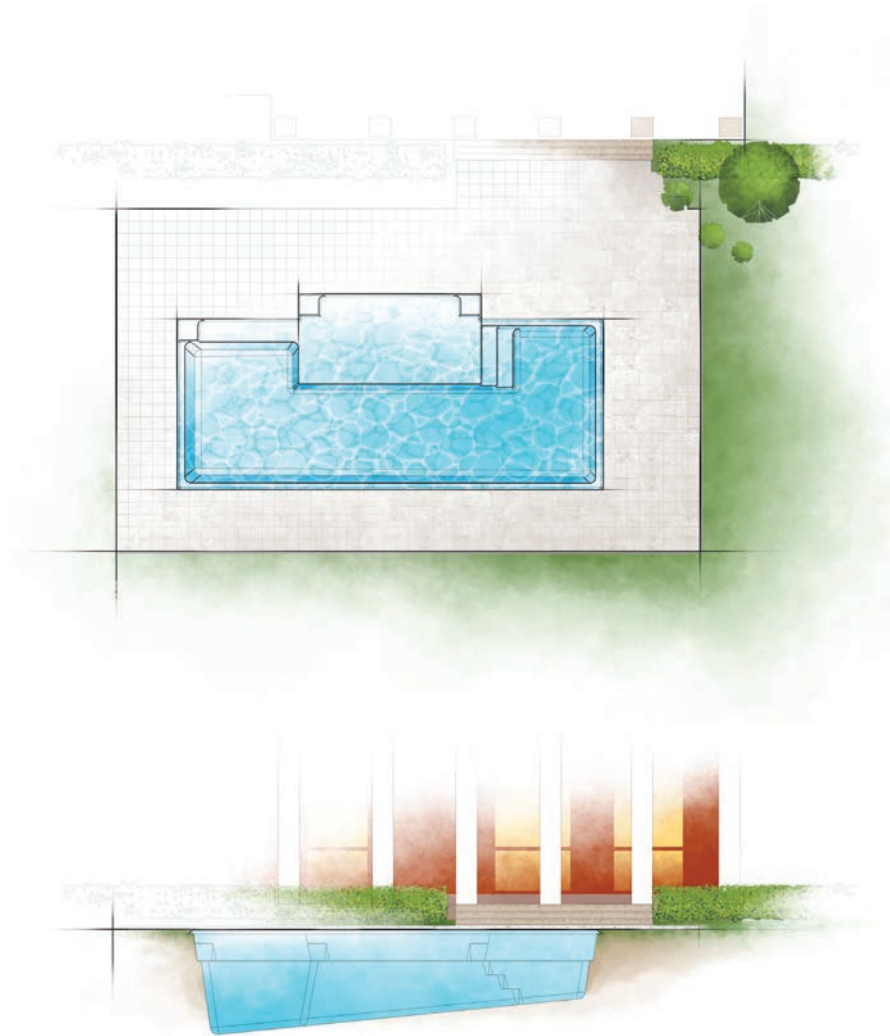

The CHIC is a compact, classically styled swimming pool that delivers on multiple levels. It has a crisp, clean look that has understated design brilliance. There are six steps along the right side entry area that are two feet in width and one foot in length. Together, they form a stylish stairway into an inviting, flat bottom pool. You will be amazed at how this "simple" design can make all your dreams come true.

THE CHIC
DREAMCATCHER PORTFOLIO

GENEROUS SERIES OF ENTRY STEPS

END-TO-END SWIMMING CHANNEL

FLAT BOTTOM POOL

THE DYNASTY

DREAMCATCHER PORTFOLIO

The DYNASTY Collection is designed for those who believe in taking contemporary design to a showcase level. We have accomplished this with the creation of an expanded entry area / splash pad platform that still allows for an open channel of swimming beyond the stage. The size allows it to be used as a centerpiece for forward-thinking landscape design while remaining purposeful. Relax with friends and family while enjoying the pleasures of a swimming pool.