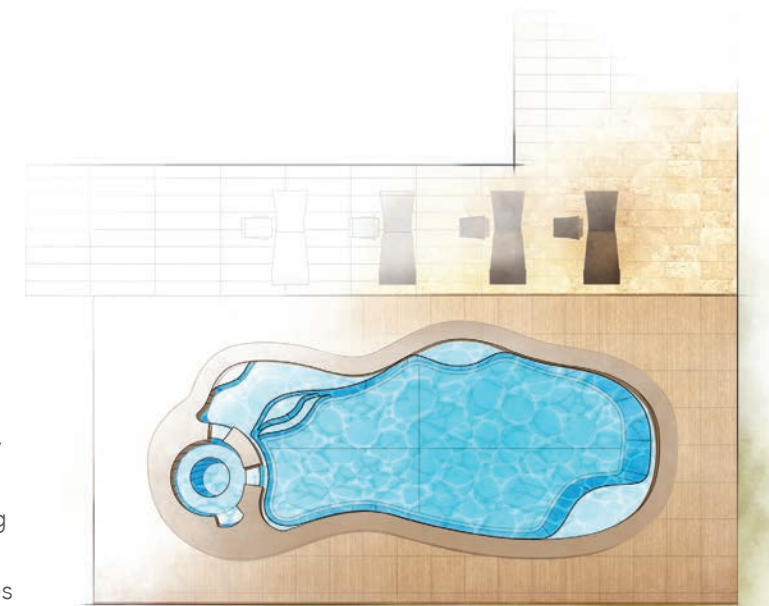

THE SERENE

DREAMCATCHER PORTFOLIO

The SERENE Collection was designed to build upon the beauty of the EDEN. The addition of a built-in spa enhances the serenity of your experience through the use of calming and soothing hydrotherapy to relax your muscles and body. This is your opportunity to enjoy an elegantly designed swimming pool and a contemporary splash pad / entry area with the additional comfort of your backyard spa. Take the time to relax and enjoy life at home with those important to you and your family.