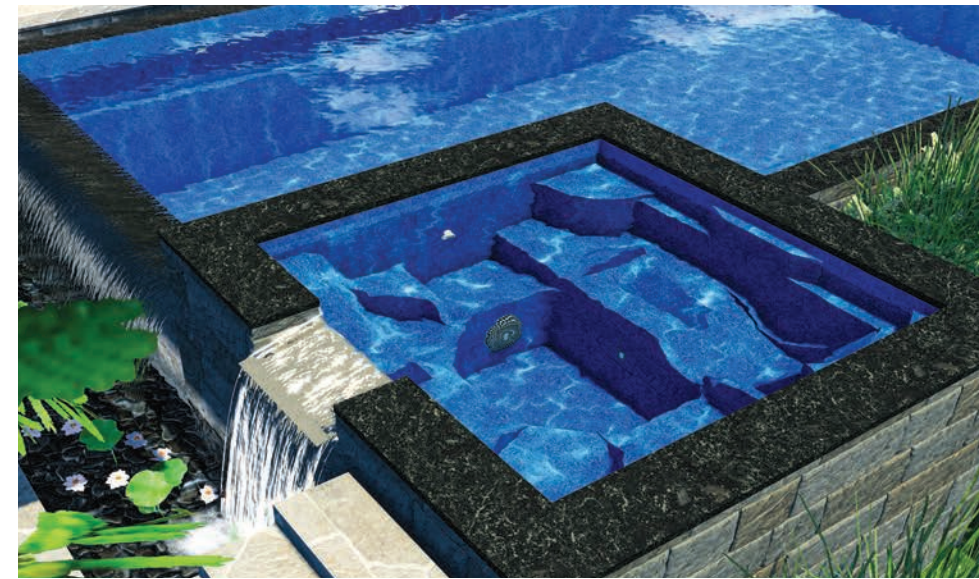

THE JEWEL SPA™

ROUND EDITION

- + Relax in soothing warm water
- + A popular way to reduce stress and anxiety
- + Use of your spa prior to bed could make it easier to sleep
- + Circular design allows for multiple landscaping options as a complimentary feature or a stand-alone focal point
- + Spillover design is available so that you can elevate the spa above the pool turning it into a water feature

Spa	Length	Width	Deep
Round	8'	8'	2' 10"
Spillover	8'	8'	2' 10"

*Spillover option available upon request

THE JEWEL SPA™

SQUARE EDITION

- + Enjoy having a soothing warm water massage
- + Spa owners enjoy the opportunity to reduce stress and anxiety through daily usage
- + Use prior to bedtime could relax your nerves and muscles allowing for better sleep
- + Square design is complimentary to the classic swimming pool models or can be used as a stand alone spa with multiple jets
- + Spillover design is available so that you can elevate the spa above the pool turning it into a water feature

Spa	Length	Width	Deep
Square	7' 5"	7' 5"	3' 2"
Spillover	7' 5"	7' 5"	3' 2"

*Spillover option available upon request

THE ORACLE SPA™

AVAILABLE IN ALL AVIVA BOUTIQUE COLORS

- + Experience less stress, improved circulation, better sleep, and fewer symptoms of arthritis and back pain
- + Pressure from strategically placed jets help to rejuvenate the healing powers of warm water
- + Open seating format allows flexibility in use
- + Available in any color within the Aviva Pools™ color range so you can easily match your pool and spa combination
- + Square design makes it a perfect compliment to any Aviva Pools™ model, or can be used as a stand alone spa with multiple jets