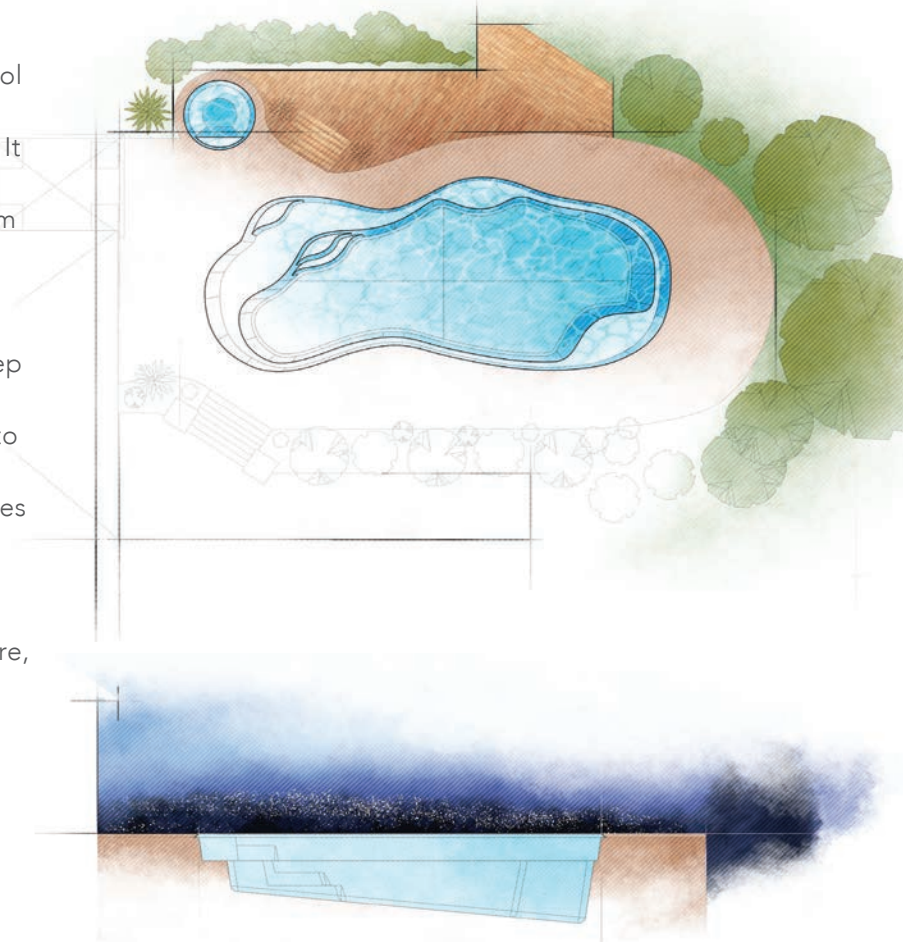

The VOGUE is all about making statements and it starts with the splash pad – or as we like to call it, your stage. The platform is 8 feet 10 inches in width at the base of the pool. It extends 10 feet 6 inches in length making it one of the boldest design statements you will find in a swimming pool. It allows you to enjoy the comforts of the sun and the water for a dream come true.

THE VOGUE
DREAMCATCHER PORTFOLIO

THE EDEN

DREAMCATCHER PORTFOLIO

The EDEN Collection was the premiere pool designed within the AVIVA POOLS brand. It sets the standard in contemporary, freeform design offering an elegant splash pad and entry area along with several additional step out seats. The EDEN offers you a chance to return to paradise with the welcoming waves of its beauty. This is your escape from the outside world where you can be safe, secure, happy and healthy in the comfort of your own backyard.

Length	Width	Shallow Depth	Deep Depth
37' 0"	16' 0"	4' 0"	6' 6"

Length	Width	Shallow Depth	Deep Depth
32' 0"	14' 9"	4' 0"	6' 1"

Length	Width	Shallow Depth	Deep Depth
27' 0"	14' 3"	4' 0"	5' 7"

The EDEN is available in three lengths (27, 32 and 37 feet) with a width that expands as it increases in length. The splash pad extends across a large area providing a number of opportunities from playing with young children and pets to simply relaxing by yourself with a good book. The geometric shape is very contemporary in design and appealing to the eye.