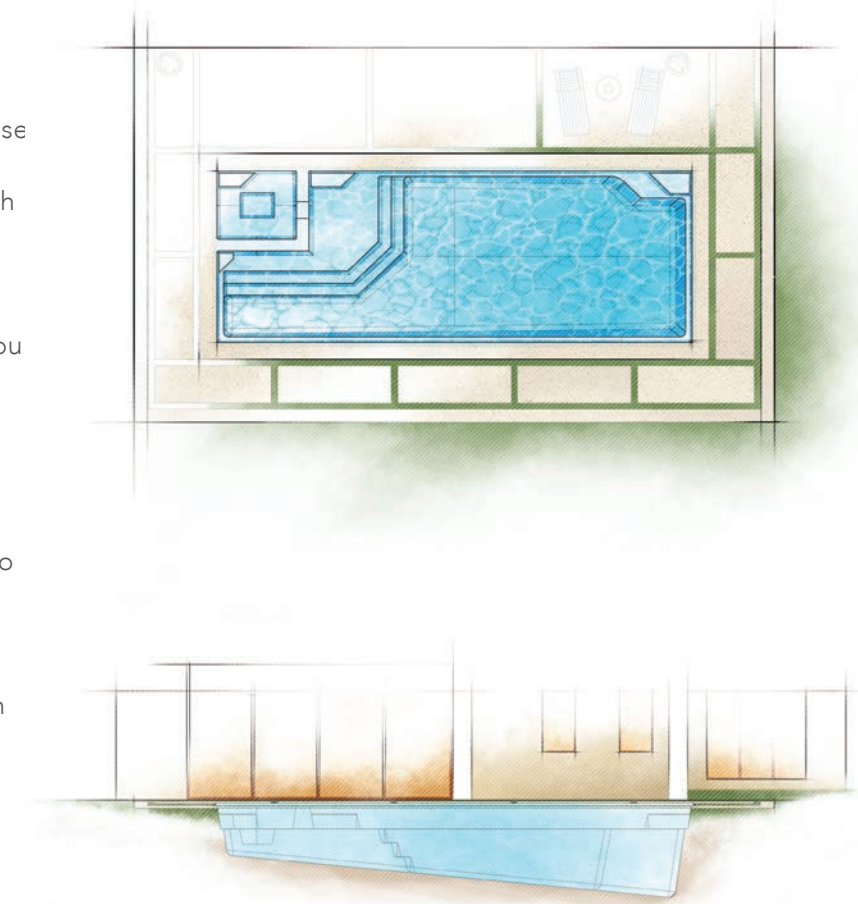

The EDEN is an elegant pool that offers a generous splash pad / entry step area within its willowy frame. The pad itself extends to over seven feet in length with a width of almost three feet. The addition of two swim out steps / benches, one at the side and the other in the deep end, provides sanctuary for those in the pool. Swimming in a beautiful pool like this is a dream come true.

THE EDEN
DREAMCATCHER PORTFOLIO

THE LUXE

DREAMCATCHER PORTFOLIO

The LUXE Collection is designed to build upon the foundation of the VOGUE. We use the platform of our large entry area / splash pad and we did something outrageous. We placed an incredible spa on it. Now you are able to enjoy the benefits of soothing water against your body from atop your contemporary splash pad. We invite you to place yourself within this luxurious life and treat yourself, your family and friends to an experience you have earned and deserve.