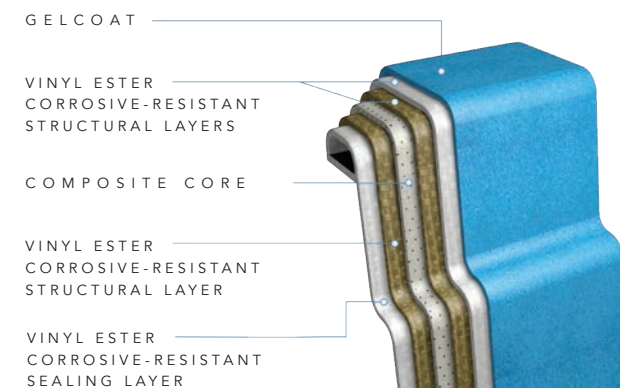

Model	Length	Width	Deep
TL-C	10' 5"	7' 10"	12"

*Spillways designed in 16" segments

THE TL-XL TANNING LEDGE

- + Ultimate luxury addition to any Aviva Pools™ swimming pool
- + Versatile ledge allows full sun bathing/lounge experience
- + Wonderful area for young children to play
- + Perfect area for pets to splash in and cool down
- + Expanded length allows for multiple chairs and umbrella stands

AVIVA POOLS are built using 100% full vinyl ester resin within all layers of application providing the highest level of structural integrity and protection against osmosis (water penetration). Our degree of confidence is so high that we stand behind our products with a Lifetime Structural Warranty and a Lifetime Structural Osmosis Warranty. This is the pool that you have always dreamed of.

The beauty of a premium high grade gelcoat finish is evident when we unveil the finished product and you see it installed in your home. We take the time to review every inch of your pool to ensure it meets our high quality standards before it leaves our factory. The added beauty of quick installation means your background prep is measured in days, not weeks or months as you may find with other pool companies and installers.