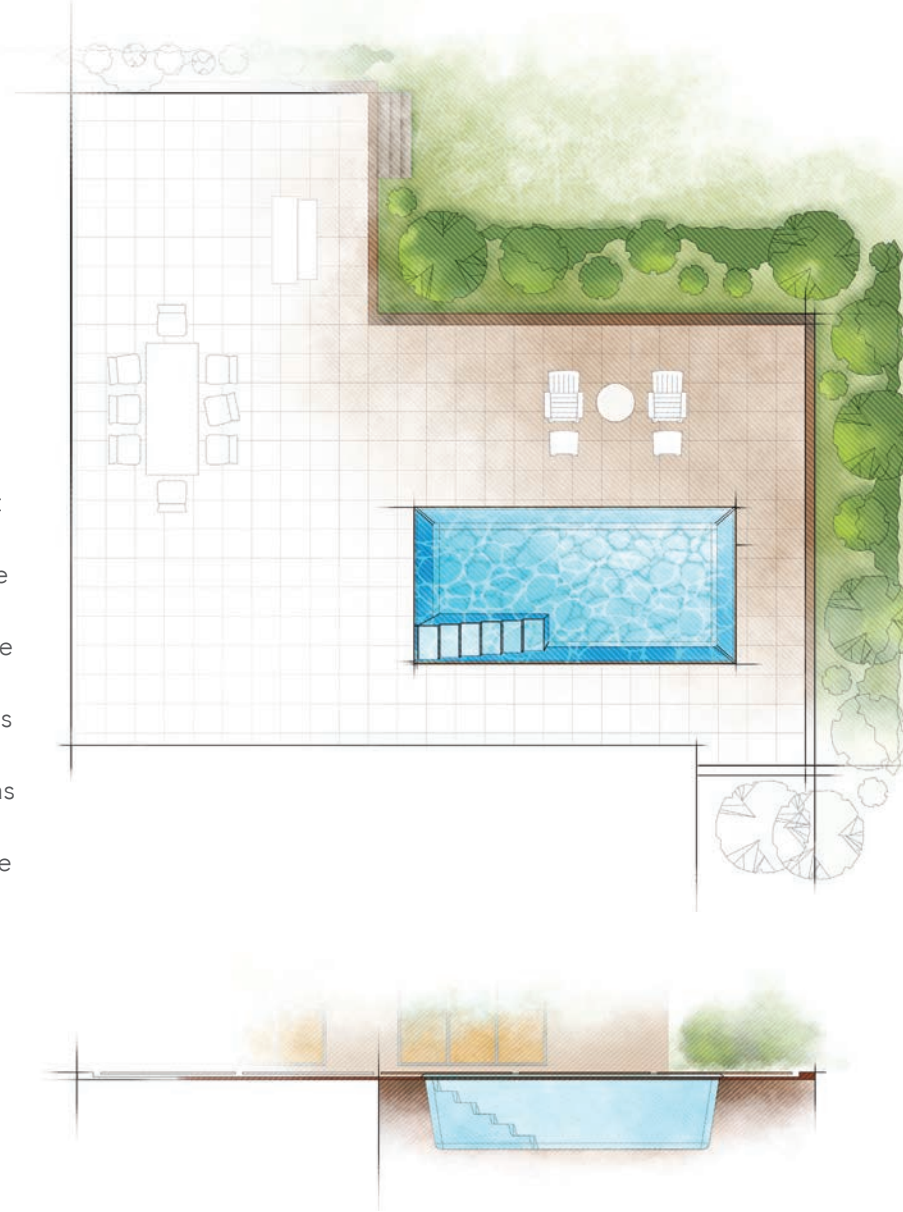

THE LUXE

DREAMCATCHER PORTFOLIO

THE CHIC

DREAMCATCHER PORTFOLIO

The CHIC Collection is a salute to modern European design. It elevates classical design and its rectangular shape with a series of well-designed steps along the right side that allows you to enjoy a comfortable swimming pool. One additional advantage is its flat bottom depth which many families enjoy for games and play activities. It has a width that allows for a more comfortable placement in homes that demand a more compact pool or for those looking for a specific landscape design.

AVIVA POOLS™

Length	Width	Shallow Depth	Deep Depth
21' 4"	10' 6"	4' 11"	4' 11"

The CHIC is available in one size offering a compact, classically designed swimming pool with a flat bottom that allows for fun and games. The width, at under 11 feet, allows it to be placed in homes that are more challenging for full size pools or for homeowners and designers who are looking for a size that provides the perfect nuance and charm within their outdoor living experience.