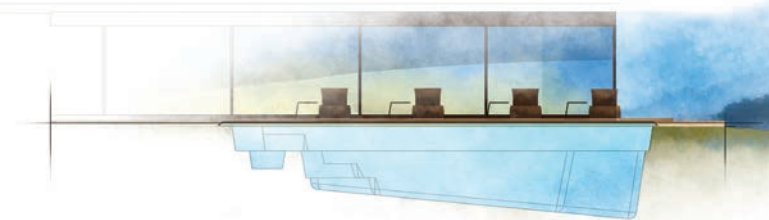

THE SERENE

DREAMCATCHER PORTFOLIO

The SERENE Collection was designed to build upon the beauty of the EDEN. The addition of a built-in spa enhances the serenity of your experience through the use of calming and soothing hydrotherapy to relax your muscles and body. This is your opportunity to enjoy an elegantly designed swimming pool and a contemporary splash pad / entry area with the additional comfort of your backyard spa. Take the time to relax and enjoy life at home with those important to you and your family.