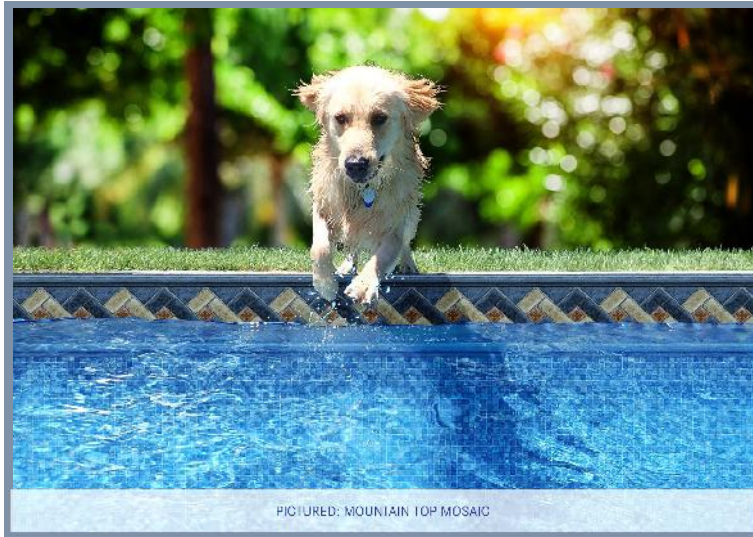

HYDRA POOLS®

2020 GALLERY OF LINERS

HYDRA ARTISAN SERIES

MOUNTAIN TOP MOSAIC

36 ML

PICTURED: MOUNTAIN TOP MOSAIC

PET FRIENDLY!

The Mountaintop Mosaic Liner is puncture resistant at up to 50 pounds of pressure! A perfect liner for the dog loving pool owner!

PICTURED: BLUE SLATE EMBOSSED AQUASHIMMER LINER - DAY AND NIGHT

HYDRA PINNACLE SERIES

Pools are the choice gym of invigoration, the focal point of summer barbecues, the highlight of childhood parties, the source of relaxation, and the romance of a midnight dance floor. With Hydra Pinnacle Liners, your pool can be the enduring work of art that frames whatever your heart fancies, but what if there is more?